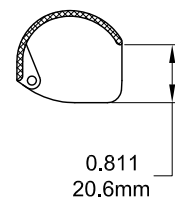

Cover Open

Profile Cut Out

Product Name	Part Number	A (Arm Length)
Eclipse Reverse Dyad Operator , Short Arm , RH	132630SR1 - LQSWS	4.5"
Eclipse Reverse Dyad Operator , Short Arm , LH	132630SR1 - RQSWS	4.5"
Eclipse Reverse Dyad Operator ,LH	132630R1 - LQSWS	4.75"
Eclipse Reverse Dyad Operator ,RH	132630R1 - RQSWS	4.75"

## Eclipse Handle/Cover

Right hand shown