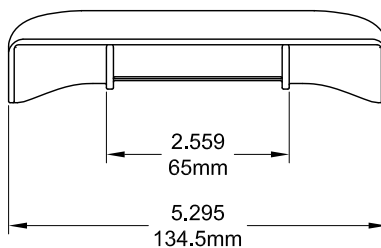

Cover Open

Profile Cut Out

Product Name	Part Number	A (Arm Length)
Eclipse Reverse Dyad Operator , Short Arm , RH	132630SR1 - LQSWS	4.5"
Eclipse Reverse Dyad Operator , Short Arm , LH	132630SR1 - RQSWS	4.5"
Eclipse Reverse Dyad Operator ,LH	132630R1 - LQSWS	4.75"
Eclipse Reverse Dyad Operator ,RH	132630R1 - RQSWS	4.75"

## Eclipse Handle/Cover

Right hand shown