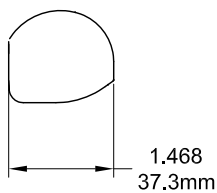

Cover Open

Profile Cut Out

Product Name	Part Number	A (Arm Length)
Eclipse Reverse Dyad Operator , Short Arm , RH	132630SR1 - LQSWS	4.5"
Eclipse Reverse Dyad Operator , Short Arm , LH	132630SR1 - RQSWS	4.5"
Eclipse Reverse Dyad Operator ,LH	132630R1 - LQSWS	4.75"
Eclipse Reverse Dyad Operator ,RH	132630R1 - RQSWS	4.75"

## Eclipse Handle/Cover

Right hand shown