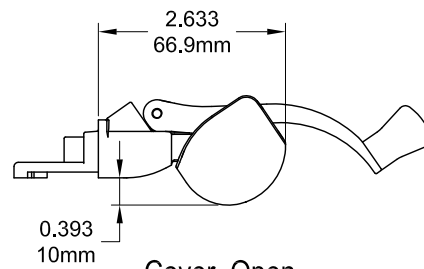

# Eclipse Reverse Dyad Operator (Low Profile)

Left Hand Shown , Cover Closed

132630R1 - LQSWS

Left Hand Shown , Cover Open

132630R1 - LQSWS

Left Hand Shown , No Cover

132630R1 - LQSWS

Cover Closed

Cover Open

Profile Cut Out

Product Name	Part Number	A (Arm Length)
Eclipse Reverse Dyad Operator , Short Arm , RH	132630SR1 - LQSWS	4.5"
Eclipse Reverse Dyad Operator , Short Arm , LH	132630SR1 - RQSWS	4.5"
Eclipse Reverse Dyad Operator ,LH	132630R1 - LQSWS	4.75"
Eclipse Reverse Dyad Operator ,RH	132630R1 - RQSWS	4.75"

### Stud Bracket 19048 (Non-Handed)