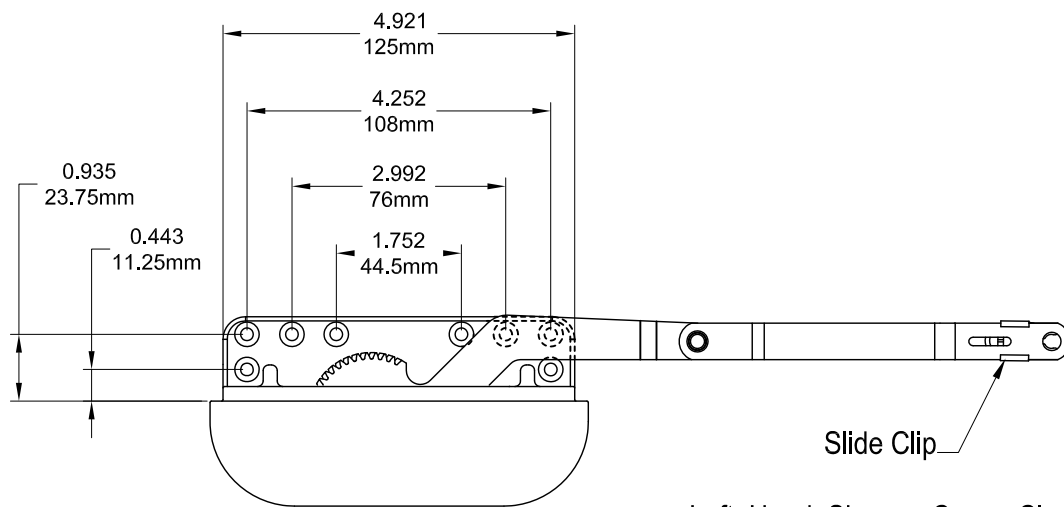

# Eclipse Reverse Dyad Operator (Low Profile)

Left Hand Shown , Cover Closed

132630R1 - LQSWS

Left Hand Shown , Cover Open

132630R1 - LQSWS

Left Hand Shown , No Cover

132630R1 - LQSWS

Cover Closed

Cover Open

Profile Cut Out

Product Name	Part Number	A (Arm Length)
Eclipse Reverse Dyad Operator , Short Arm , RH	132630SR1 - LQSWS	4.5"
Eclipse Reverse Dyad Operator , Short Arm , LH	132630SR1 - RQSWS	4.5"
Eclipse Reverse Dyad Operator ,LH	132630R1 - LQSWS	4.75"
Eclipse Reverse Dyad Operator ,RH	132630R1 - RQSWS	4.75"

## Eclipse Handle/Cover

Right hand shown