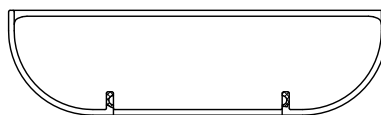

Cover Open

Profile Cut Out

Product Name	Part Number	A (Arm Length)
Eclipse Reverse Dyad Operator , Short Arm , RH	132630SR1 - LQSWS	4.5"
Eclipse Reverse Dyad Operator , Short Arm , LH	132630SR1 - RQSWS	4.5"
Eclipse Reverse Dyad Operator ,LH	132630R1 - LQSWS	4.75"
Eclipse Reverse Dyad Operator ,RH	132630R1 - RQSWS	4.75"

## Eclipse Handle/Cover

Right hand shown