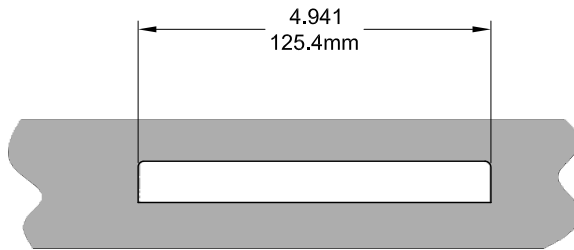

# Eclipse Reverse Dyad Operator (Low Profile)

Left Hand Shown , Cover Closed

132630R1 - LQSWS

Left Hand Shown , Cover Open

132630R1 - LQSWS

Left Hand Shown , No Cover

132630R1 - LQSWS

Cover Closed

Cover Open

Profile Cut Out

Product Name	Part Number	A (Arm Length)
Eclipse Reverse Dyad Operator , Short Arm , RH	132630SR1 - LQSWS	4.5"
Eclipse Reverse Dyad Operator , Short Arm , LH	132630SR1 - RQSWS	4.5"
Eclipse Reverse Dyad Operator ,LH	132630R1 - LQSWS	4.75"
Eclipse Reverse Dyad Operator ,RH	132630R1 - RQSWS	4.75"