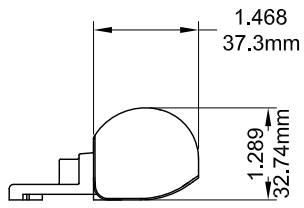

# Eclipse Reverse Dyad Operator (Low Profile)

Left Hand Shown , Cover Closed

132630R1 - LQSWS

Left Hand Shown , Cover Open

132630R1 - LQSWS

Left Hand Shown , No Cover

132630R1 - LQSWS

Cover Closed

Cover Open

Profile Cut Out

Product Name	Part Number	A (Arm Length)
Eclipse Reverse Dyad Operator , Short Arm , RH	132630SR1 - LQSWS	4.5"
Eclipse Reverse Dyad Operator , Short Arm , LH	132630SR1 - RQSWS	4.5"
Eclipse Reverse Dyad Operator ,LH	132630R1 - LQSWS	4.75"
Eclipse Reverse Dyad Operator ,RH	132630R1 - RQSWS	4.75"