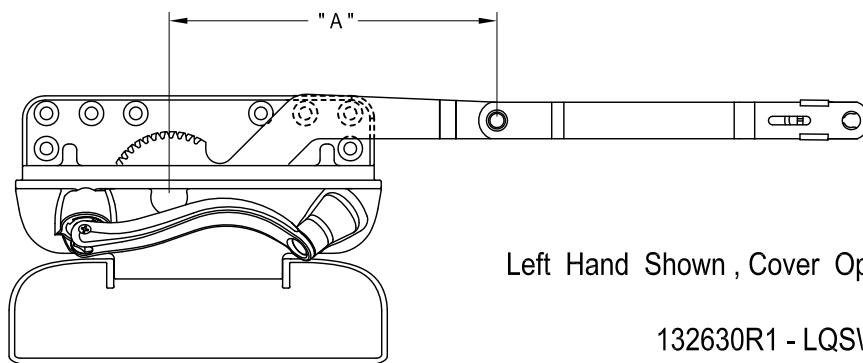

# Eclipse Reverse Dyad Operator (Low Profile)

Left Hand Shown , Cover Closed

132630R1 - LQSWS

Left Hand Shown , Cover Open

132630R1 - LQSWS

Left Hand Shown , No Cover

132630R1 - LQSWS

Cover Closed

Cover Open

Profile Cut Out

Product Name	Part Number	A (Arm Length)
Eclipse Reverse Dyad Operator , Short Arm , RH	132630SR1 - LQSWS	4.5"
Eclipse Reverse Dyad Operator , Short Arm , LH	132630SR1 - RQSWS	4.5"
Eclipse Reverse Dyad Operator ,LH	132630R1 - LQSWS	4.75"
Eclipse Reverse Dyad Operator ,RH	132630R1 - RQSWS	4.75"