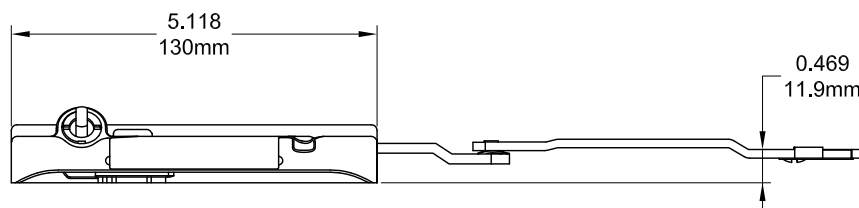

# Eclipse Reverse Dyad Operator (Low Profile)

Left Hand Shown , Cover Closed

132630R1 - LQSWS

Left Hand Shown , Cover Open

132630R1 - LQSWS

Left Hand Shown , No Cover

132630R1 - LQSWS

Cover Closed

Cover Open

Profile Cut Out

Product Name	Part Number	A (Arm Length)
Eclipse Reverse Dyad Operator , Short Arm , RH	132630SR1 - LQSWS	4.5"
Eclipse Reverse Dyad Operator , Short Arm , LH	132630SR1 - RQSWS	4.5"
Eclipse Reverse Dyad Operator ,LH	132630R1 - LQSWS	4.75"
Eclipse Reverse Dyad Operator ,RH	132630R1 - RQSWS	4.75"