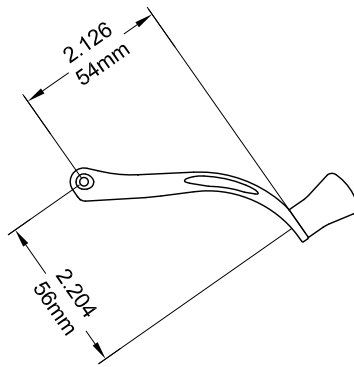

# Eclipse Reverse Dyad Operator (Low Profile)

Left Hand Shown , Cover Closed

132630R1 - LQSWS

Left Hand Shown , Cover Open

132630R1 - LQSWS

Left Hand Shown , No Cover

132630R1 - LQSWS

Cover Closed

Cover Open

Profile Cut Out

Product Name	Part Number	A (Arm Length)
Eclipse Reverse Dyad Operator , Short Arm , RH	132630SR1 - LQSWS	4.5"
Eclipse Reverse Dyad Operator , Short Arm , LH	132630SR1 - RQSWS	4.5"
Eclipse Reverse Dyad Operator ,LH	132630R1 - LQSWS	4.75"
Eclipse Reverse Dyad Operator ,RH	132630R1 - RQSWS	4.75"

## Eclipse Handle/Cover

Right hand shown

### Stud Bracket 19048 (Non-Handed)