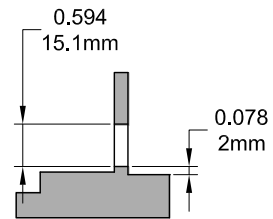

# Eclipse Reverse Dyad Operator (Low Profile)

Left Hand Shown , Cover Closed

132630R1 - LQSWS

Left Hand Shown , Cover Open

132630R1 - LQSWS

Left Hand Shown , No Cover

132630R1 - LQSWS

Cover Closed

Cover Open

Profile Cut Out

Product Name	Part Number	A (Arm Length)
Eclipse Reverse Dyad Operator , Short Arm , RH	132630SR1 - LQSWS	4.5"
Eclipse Reverse Dyad Operator , Short Arm , LH	132630SR1 - RQSWS	4.5"
Eclipse Reverse Dyad Operator ,LH	132630R1 - LQSWS	4.75"
Eclipse Reverse Dyad Operator ,RH	132630R1 - RQSWS	4.75"